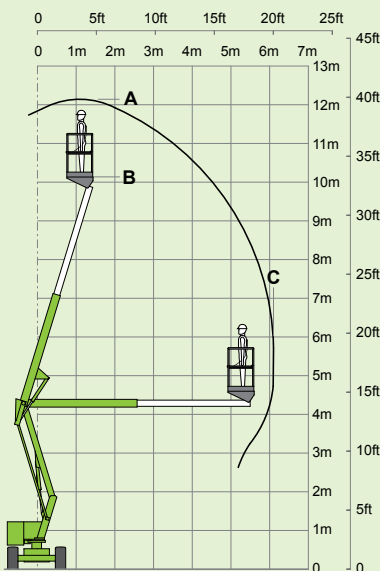

(A) 12.2m
40ft

(B) 10.2m
33ft 6in

(C) 6.1m
20ft

200kg
440lbs

1.1m x 0.65m
3ft 7in x 2ft 2in

(D) 1.9m
6ft 3in

(F) 1.5m
4ft 11in

(J) 4.1m
13ft 5in

3.4km/h
2.1mph

4.2m
13ft 9in

25%
14°

3100kg
6830lbs

niftylift.com.au

NIFTYLIFT PTY
11 Kennington Drive,
Tomago,
NSW 2322,
Australia
www.niftylift.com.au
e-mail: jking@niftylift.com.au
Tel.: +61 (0) 2 4964 9765
Fax.: +61 (0) 2 4964 9714