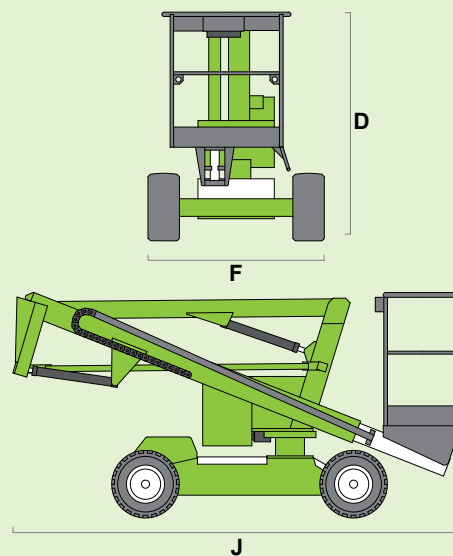

(A) 12.2m
40ft

(B) 10.2m
33ft 6in

(C) 6.1m
20ft

200kg
440lbs

1.1m x 0.65m
3ft 7in x 2ft 2in

(D) 1.9m
6ft 3in

(F) 1.5m
4ft 11in

(J) 4.1m
13ft 5in

3.4km/h
2.1mph

4.2m
13ft 9in

25%
14°

3100kg
6830lbs

niftylift.com.au

NIFTYLIFT PTY
11 Kennington Drive,
Tomago,
NSW 2322,
Australia
www.niftylift.com.au
e-mail: jking@niftylift.com.au
Tel.: +61 (0) 2 4964 9765
Fax.: +61 (0) 2 4964 9714